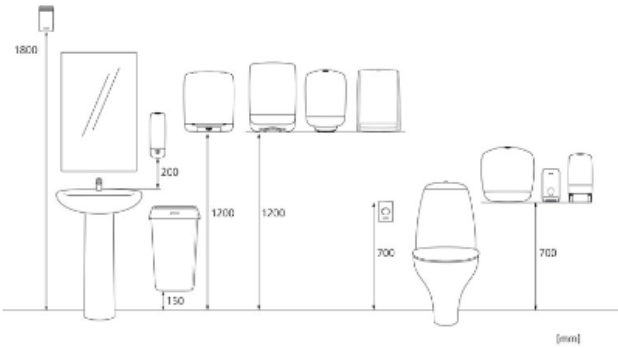

ISO9001 ISO14001

Product / Consumer pack

x 275 mm

y 330 mm

z 132 mm

Stainless steel

2.11 kg

Transport pack

y 1200 mm

z 1200 mm

56

154.2 kg

6414305988361

Measurements and installing

Related products

343275
Katrin Classic Hand
Towel C-fold 2